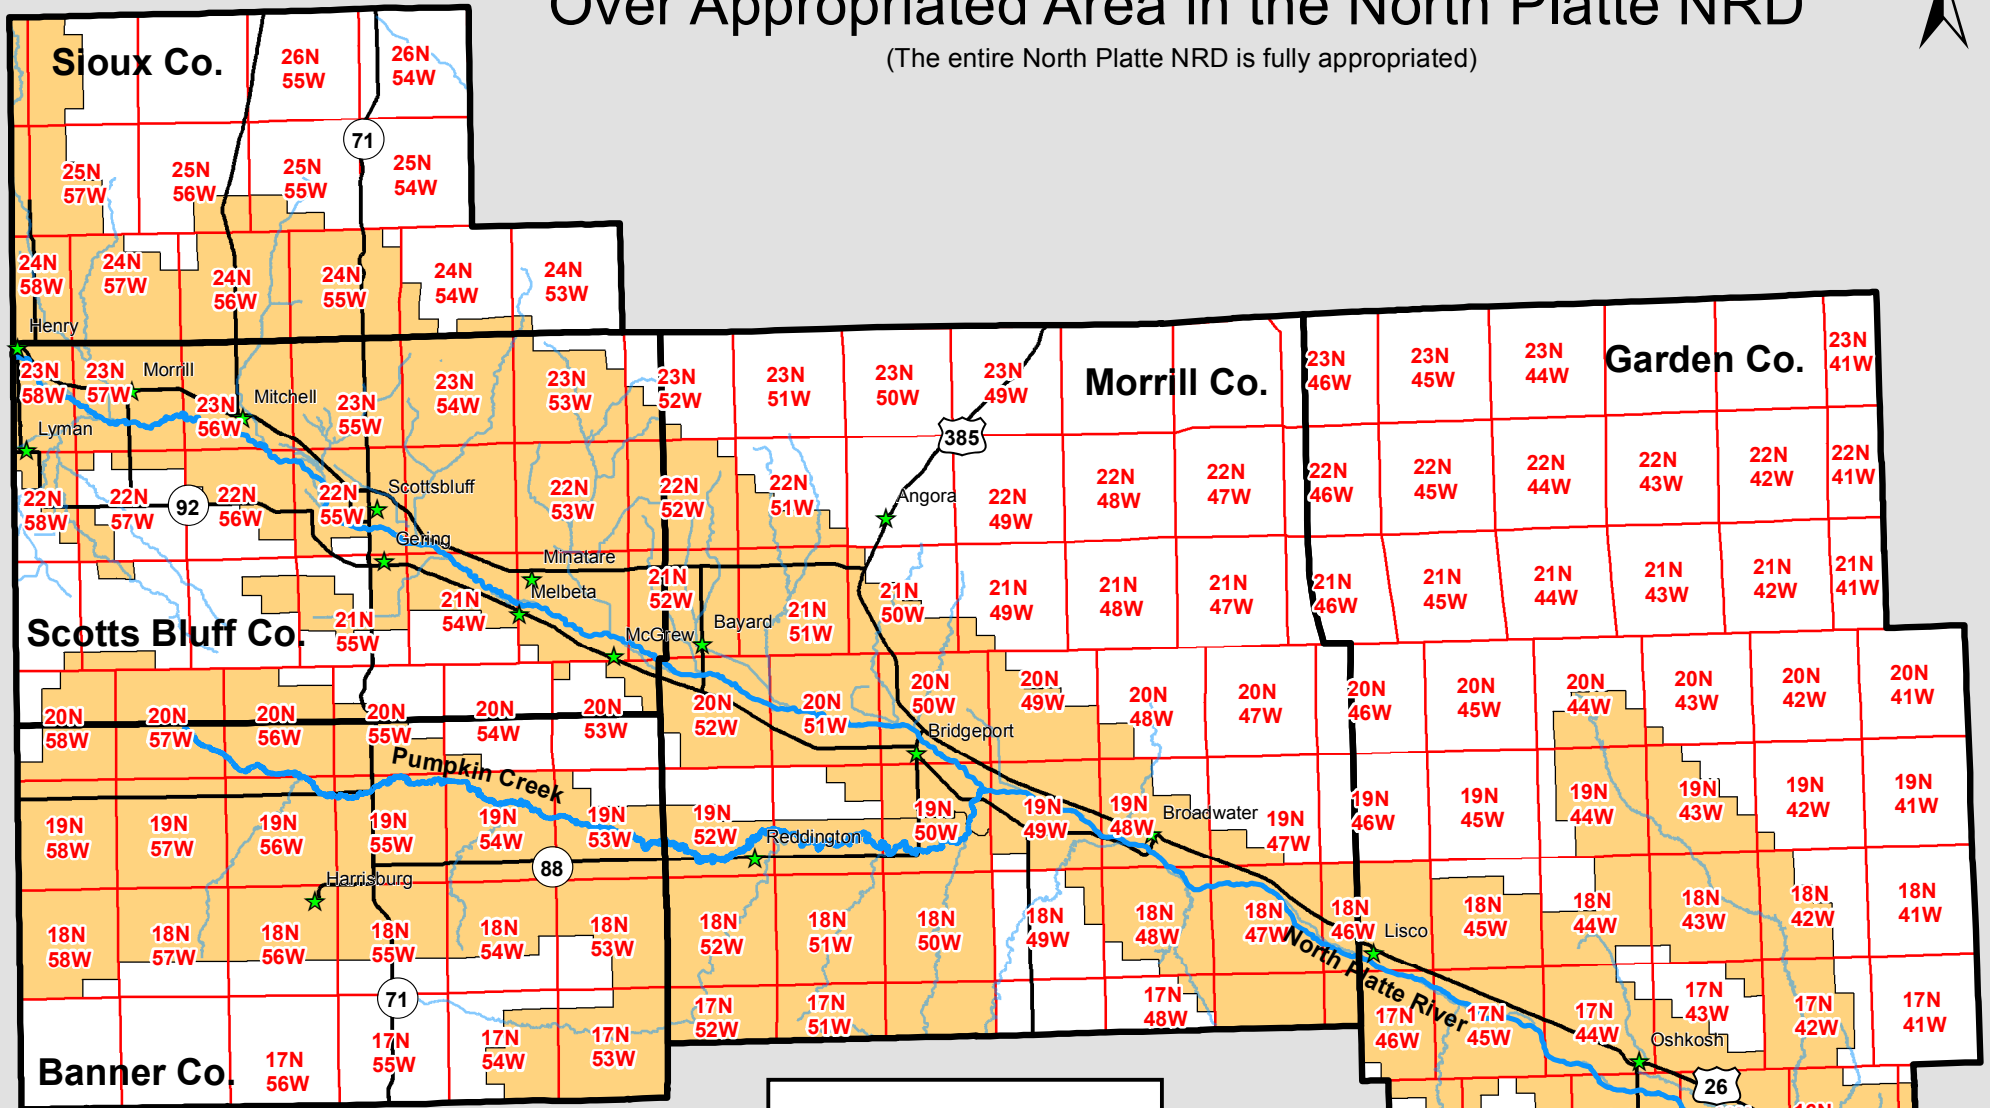

Over Appropriated Area in the North Platte NRD

(The entire North Platte NRD is fully appropriated)

- ★ North Platte NRD Cities
- ▭ North Platte NRD Counties
- ~ North Platte River and Pumpkin Creek
- North Platte NRD Streams
- North Platte NRD Major Roads
- ▭ North Platte NRD Township
- ▭ Over Appropriated Boundary