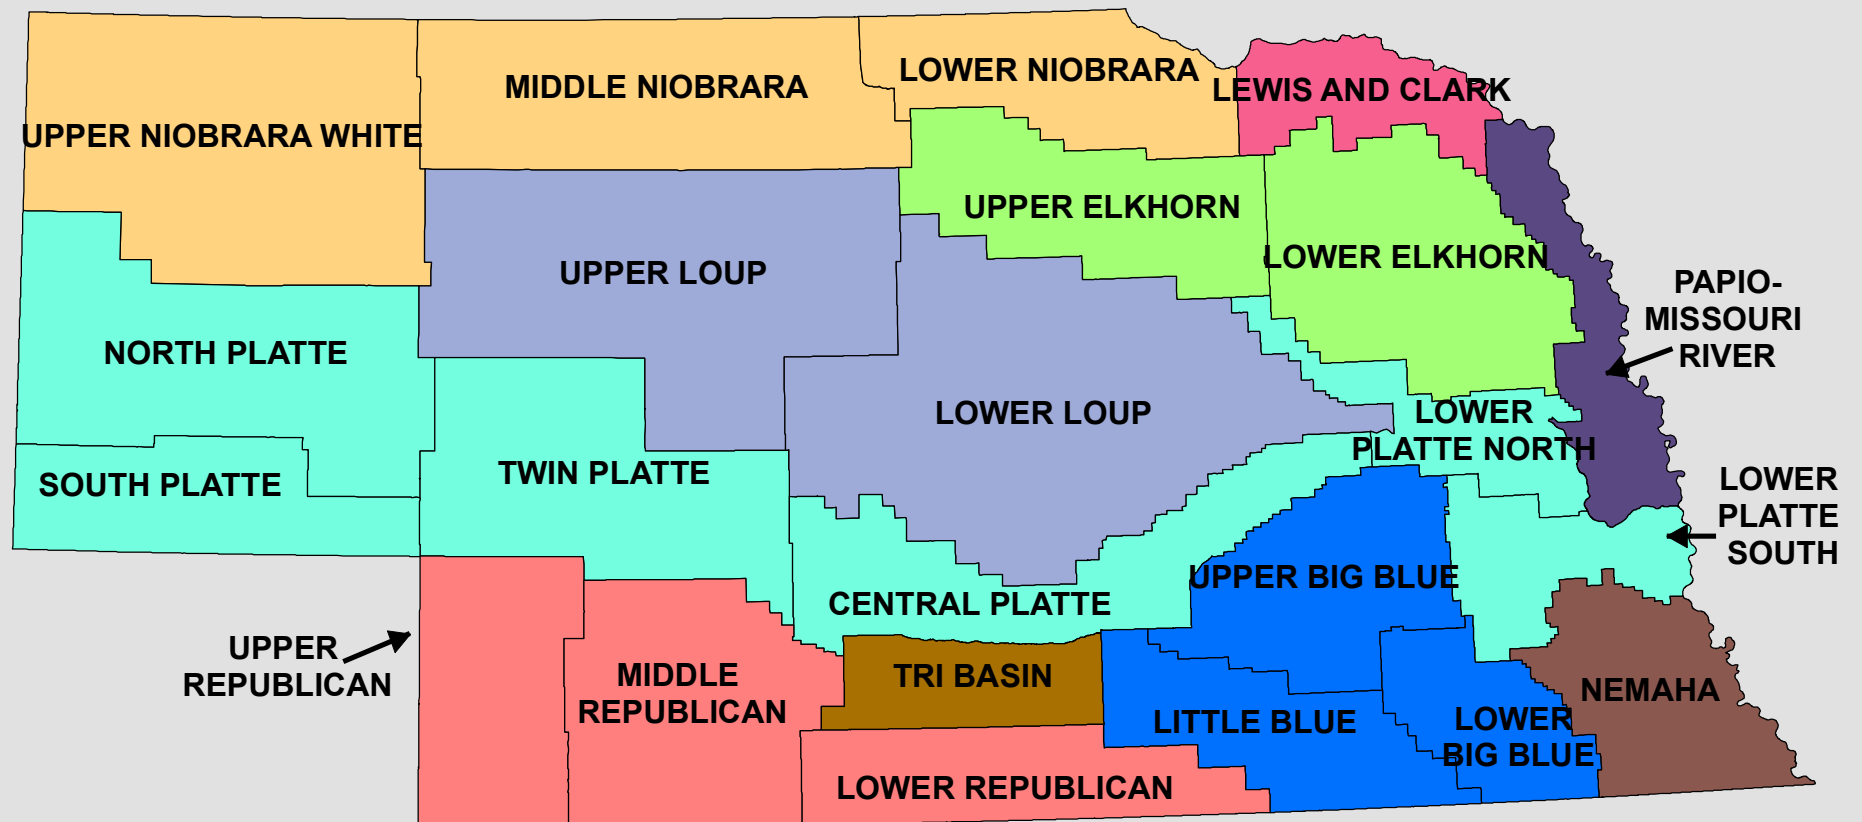

Nebraska's Natural Resources District by Basins

UPPER
REPUBLICAN →

PAPIO-
MISSOURI
RIVER →

LOWER
PLATTE
SOUTH →