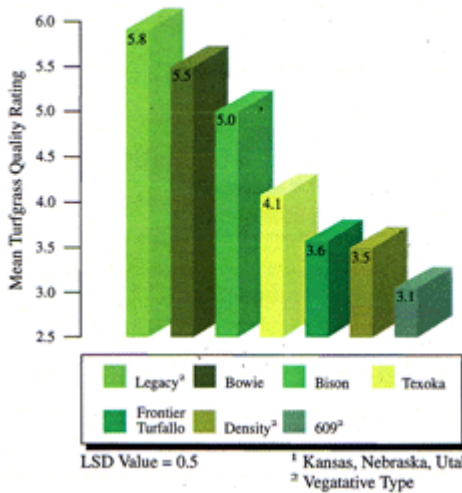

Table 1
Results of 2003 National Turfgrass Evaluation Program
Turfgrass Quality Rating in the Northern Region¹

Table 2
Results of 2003 National Turfgrass Evaluation Program
Summer Density Ratings of Buffalograss Cultivars¹

Bowie buffalograss meets all of today's standards for a low maintenance turfgrass. Bowie was developed by the Native Turf Group in cooperation with the University of Nebraska - Lincoln. Parental clones were selected on the basis of developing a widely adapted seeded turf-type buffalograss variety with excellent turf quality. Bowie possesses medium green color, fine leaf texture, good turf density, and low growth habit. Bowie has improved lateral growth for quicker establishment. Bowie has excellent winter hardiness and very good spring green-up. Adapted in a wide geographical area with parentage that favors the northern part of the buffalograss range.