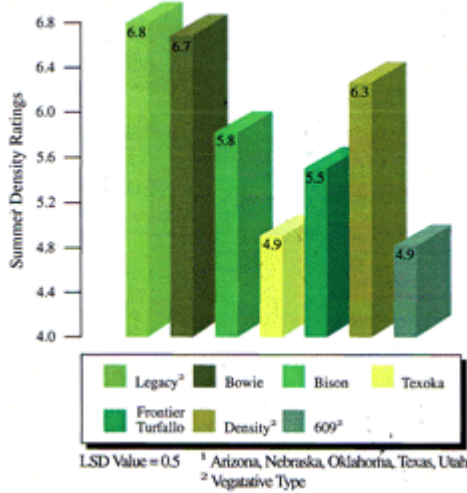

Table 1
Results of 2003 National Turfgrass Evaluation Program
Turfgrass Quality Rating in the Northern Region¹

Table 2
Results of 2003 National Turfgrass Evaluation Program
Summer Density Ratings of Buffalograss Cultivars¹